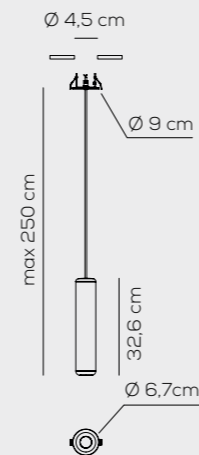

URBAN mini LCC / solo con illuminazione verso il basso / downward lighting only
COMPATIBLE WITH PIVOT SYSTEM / DRIVER NOT INCLUDED

1. 2700K
2. 3000K*
3. 3500K

Colours
BC wrinkled white
BR matt bronze
NI matt nickel

**LED 6,5W - diffuser beam
~671 lm* ~103 lm/W* source

700mA - 9,2Vdc

example composition code
SP URBMI G 12 BC LCC

foro - hole Ø 4,5 cm / profondità min - min depth 10 cm

	CEDLTC00124 dimmable Phase Cut 700mA driver Max 20W trailing and leading edge
	CEDLTC00127 dimmable 0/1 - 10V - Push - 700mA driver - Max 9W
	CEDLTC00126 dimmable DALI 700mA driver - Max 20W
	CEDLTC00104 dimmable DALI 700mA driver - Max 50W

SP URBMI GI (RECESSED)
kg 1 m³ 0,025