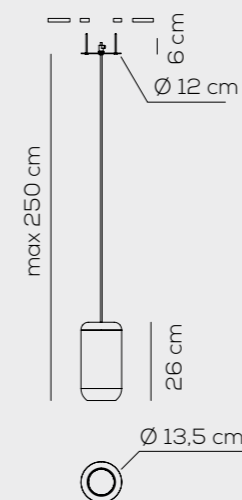

SP URBAN M I (RECESSED) LCC

kg 2,1 m³ 0,025

URBAN LCC / solo con illuminazione verso il basso / downward lighting only
DRIVER NOT INCLUDED

1. 2700K
2. 3000K*
3. 3500K

Colours

BC wrinkled white
BR matt bronze
NI matt nickel

**LED 17,5W - diffuser beam
~2200 lm* ~125 lm/W* source

500mA - 34,7Vdc

example composition code
SP URBANM I 3 NI LCC

foro - hole 1 x Ø 3 cm + 2 x Ø 1,4 cm
profondità min - min depth 10 cm

CEDLTC00124 dimmable Phase Cut 500mA driver - Max 20W

CEDLTC00126 dimmable DALI 500mA driver - Max 20W

CEDLTC00104 dimmable DALI 500mA driver - Max 35W

CEDLTC00128 dimmable 1-10V 500mA driver - Max 26,5W

** New LED / Nuovo LED

In case of temporary out of stock, a version with the following features will be available / In caso di momentanea irreperibilità sarà disponibile una versione con le seguenti caratteristiche:

3000K*
2700K available while stock last / fino ad esaurimento scorte

LED 15W - diffused beam
~1275 lm* ~85 lm/W* source

220-240VAC