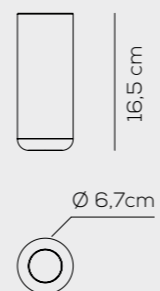

LED

URBAN mini LCC / solo con illuminazione verso il basso / downward lighting only
DRIVER NOT INCLUDED

1. 2700K
2. 3000K*
3. 3500K

Colours
BC wrinkled white
BR matt bronze
NI matt nickel

**LED 6,5W - diffuser beam
~671 lm* ~103 lm/W* source

700mA - 9,2Vdc

example composition code
PL URBMI P 2X BC LCC

CEDLTC00124 dimmable Phase Cut 700mA driver - Max 20W trailing and leading edge

CEDLTC00127 dimmable 0/1 - 10V - Push - 700mA driver - Max 9W

CEDLTC00126 dimmable DALI 700mA driver - Max 20W

CEDLTC00104 dimmable DALI 700mA driver - Max 50W

PL URBMI M
kg 0,5 m³ 0,02