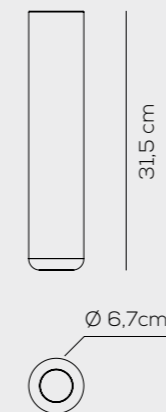

PL URBMI G
kg 0,8 m³ 0,025